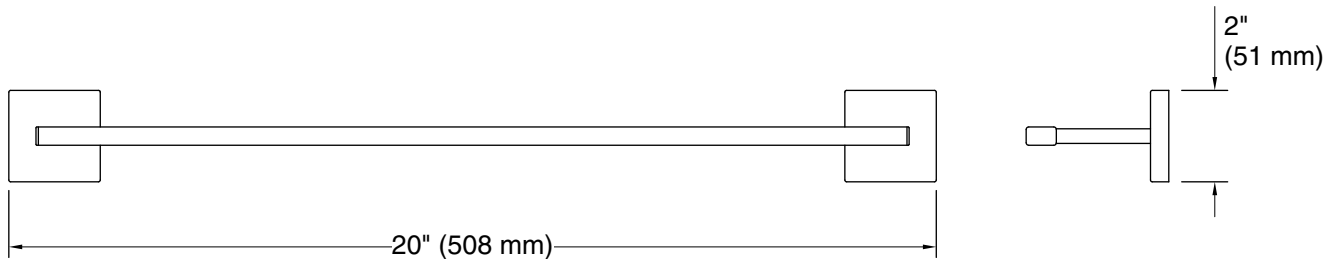

Square

18" towel bar
K-23284

Features

- 18" (457 mm) bar.
- Coordinates with other products in the Square collection.

Material

- Premium metal construction for durability and reliability.
- KOHLER finishes resist corrosion and tarnishing.

Installation

- Installation hardware and template included.

Recommended Products/Accessories

- K-31507-TA bath towel with Tatami weave, 30" x 58"
- K-31507-TE bath towel with Terry weave, 30" x 58"
- K-31507-TX bath towel with Textured weave, 30" x 58"
- K-23729 Stainless steel cleaner

Technical Information

All product dimensions are nominal.

Material: Zinc, Stainless Steel

Notes

Install this product according to the installation instructions.

CAUTION: Risk of personal injury. Do not install these products in any area where they are likely to be used inadvertently as a grab bar or support bar. These products are not designed or intended for use as a grab bar or support bar.