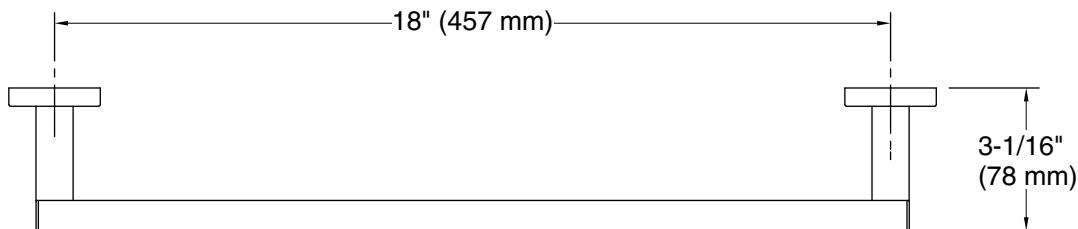

Square

18" towel bar
K-23284

Features

- 18" (457 mm) bar.
- Coordinates with other products in the Square collection.

Material

- Premium metal construction for durability and reliability.
- KOHLER finishes resist corrosion and tarnishing.

Technical Information

All product dimensions are nominal.

Material: Zinc, Stainless Steel

Notes

Install this product according to the installation instructions.

CAUTION: Risk of personal injury. Do not install these products in any area where they are likely to be used inadvertently as a grab bar or support bar. These products are not designed or intended for use as a grab bar or support bar.